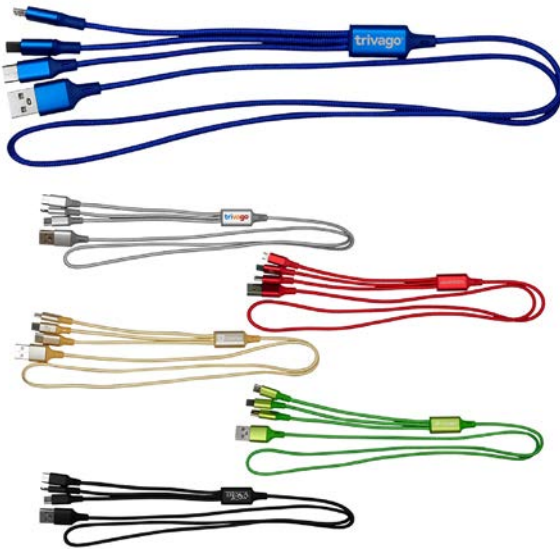

CPP-4619 3' Metallic 3-in-1 Cable with Type C USB

- 3-foot metallic 3-in-1 charging cable with keyring; Multiple USB adaptor
- Compatible with Apple® 8-pin devices, Micro USB, Type C USB; Patented
- Apple® is a registered trademark of Apple Inc
- Colors: Black, Blue, Green, Light Gold, Silver, Red
- Measures: 3 L x 0.5 H
- Imprint Area: 0.75 L x 0.25 H
- Imprint Method: Laser Engraved
- Add Full Color digital imprint for $0.30
- No rush available for Full Color digital imprint

Delivery	100	250	500	750	1000	2500
7-12 Days	3.99	3.89	3.79	3.69	3.59	3.49
3-5 Days	4.29	4.19	4.09	3.99	3.89	
24 Hours	4.49					
Factory Direct					5000	10000
8-10 Weeks					3.32	3.14

6(c)

NEW

as low as
$3.49