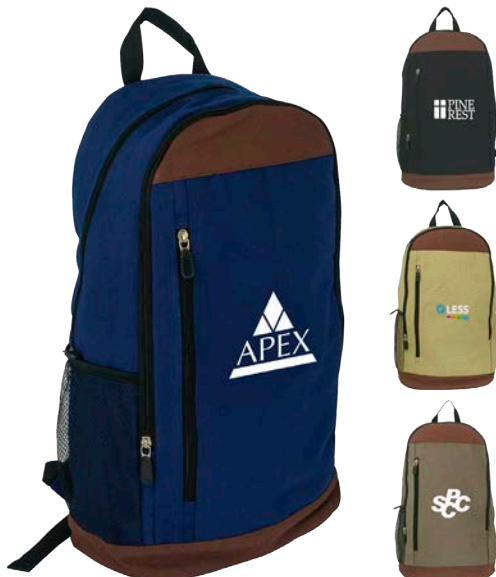

CPP-4254 Canvas Backpack

- Canvas backpack with two compartments
- Each compartment has inner pockets
- Mesh pocket on side for water bottle
- Adjustable shoulder strap and easy-carry handle
- Colors: Navy Blue, Black, Greige, Tan
- Measures: 11 L x 19 H x 7.25 W
- Imprint Area: 5 L x 6 H
- Imprint Method: Screen Printed on pocket
- Embroidery available, see Terms & Conditions

Delivery	25	50	100	250	500	1000
7-12 Days	13.49	13.29	12.99	12.49	12.29	11.99
3-5 Days	14.49	14.29	13.99			
Factory Direct				2500	5000	
8-10 Weeks				11.39	10.79	

6(c)

Blank	100
	11.59

1(c)