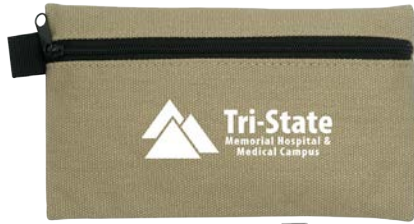

Price includes 1-color, 1 location imprint. For Terms and Conditions See Page 208

www.apspecialties.com

as low as  
**\$6.79**