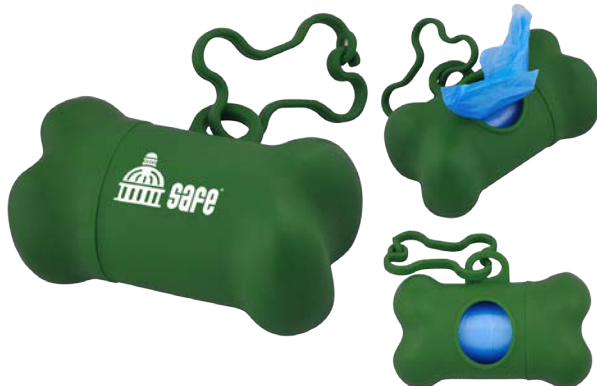

as low as
$1.19

CPP-2180 Doggie Bag-Bone

- Plastic bags conveniently stored in plastic bone dispenser, with carabiner
- Colors: Green
- Measures: 3 L x 1.5 H
- Imprint Area: 1.375 L x 0.75 H
- Imprint Method: Pad Printed

Delivery	250	500	1000	2500	5000
7-12 Days	1.59	1.44	1.34	1.24	1.19
3-5 Days	1.84	1.68	1.54		
24 Hours	2.14				
Factory Direct				10000	20000
8-10 Weeks				1.13	1.07

5(c)