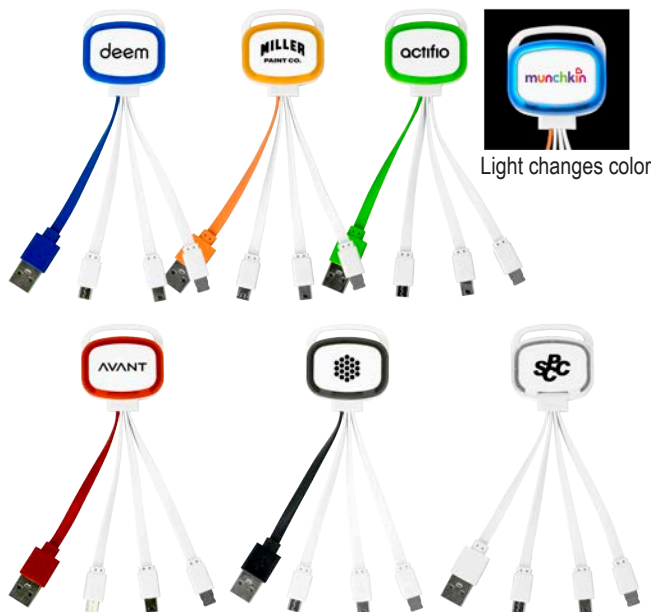

CPP-4153

Flashlight 2-in-1 Charging Cable

- Cords click back into case for easy travel; Multiple USB adaptor
- Includes LED flashlight
- Compatible with Apple® 8-pin devices, Micro USB; Patented
- Apple® is a registered trademark of Apple Inc
- Colors: White, Orange, Red, Green, Blue, Black
- Measures: 3.5 D x 1.75 H
- Imprint Area: 1 L x 0.5 H
- Imprint Method: Pad Printed
- Add Full Color digital imprint for $0.30 (g)
- No rush available for Full Color digital imprint

Delivery	100	250	500	750	1000	2500
7-12 Days	4.19	4.09	3.99	3.89	3.79	3.69
3-5 Days	4.49	4.39	4.29	4.19	4.09	
24 Hours	4.69					
Factory Direct					5000	10000
8-10 Weeks					3.51	3.32

6(c)

as low as
$3.69

Light changes color