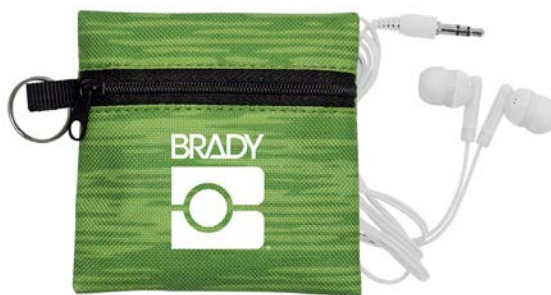

CPP-4718 Evolve Ear Bud Pouch

- Evolve Techie Pouch (CPP-4685) with key ring
- Includes White travel ear buds
- Colors: Blue, Green, Grey, Orange, Red
- Measures: 4 L x 4 H
- Imprint Area: 2 L x 1.25 H
- Imprint Method: Screen Printed on pouch
- Heat Transfer available, see Terms & Conditions

Delivery	150	250	500	750	1000	2500
7-12 Days	2.54	2.49	2.44	2.39	2.29	2.19
3-5 Days	2.84	2.79	2.74	2.69	2.54	
Factory Direct					5000	10000
8-10 Weeks				2.08	1.97	

6(c)

Ear buds included