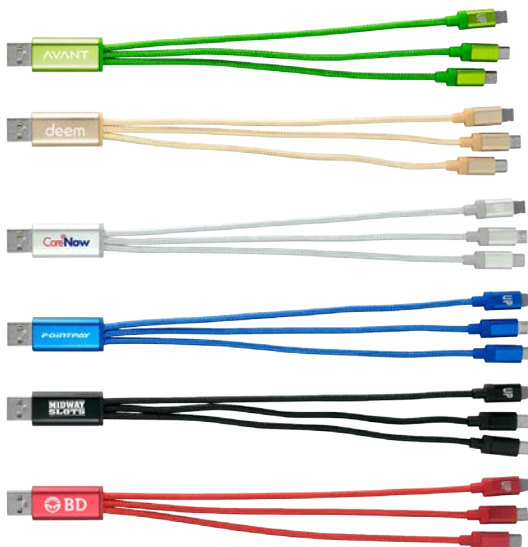

CPP-4218 Metallic 3 in 1 Charging Cable

- Braided 3-in-1 charging cable; Multiple USB adaptor
- Compatible with Apple® 8-pin devices, Micro USB, Mini USB; Patented
- Apple® is a registered trademark of Apple Inc
- Colors: Blue, Red, Silver, Green, Light Gold, Black
- Measures: 9.75 L x 0.625 H
- Imprint Area: 0.75 L x 0.375 H
- Imprint Method: Laser Engraved
- Add Full Color digital imprint for $0.30(g)
- No rush available for Full Color digital imprint

Delivery	100	250	500	750	1000	2500
7-12 Days	3.59	3.49	3.39	3.29	3.19	3.09
3-5 Days	3.89	3.79	3.69	3.59	3.49	
24 Hours	4.19					
Factory Direct					5000	10000
8-10 Weeks					2.94	2.78

6(c)