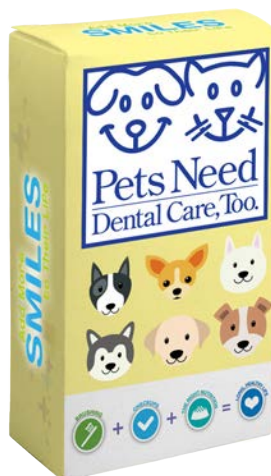

MADE IN
USA

as low as
$2.59