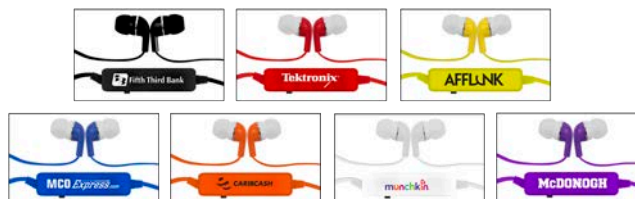

CPP-4312

Colorful Bluetooth Ear Buds

- Bluetooth ear buds with flat cord and power switch
- Blue light indicates power on or flashes when pairing
- Compatible for listening to most portable Bluetooth devices
- Includes Micro USB charging cord
- Colors: Black, Blue, Green, Orange, Red, Yellow, White, Purple
- Measures: 21 L
- Imprint Area: 1.5 L x 0.25 H
- Imprint Method: Pad Printed
- Add Full Color digital imprint for $0.30 (g)
- No rush available for Full Color digital imprint

Delivery	100	250	500	750	1000	2500
7-12 Days	5.74	5.49	5.29	5.19	5.09	4.99
3-5 Days	6.74	6.49	6.39			
24 Hours	6.94					
Factory Direct					5000	10000
8-10 Weeks					4.74	4.49

6(c)