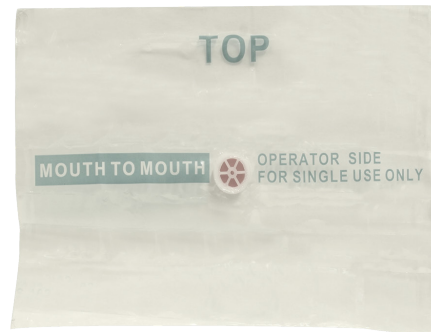

CPP-5526 Colorful Tape Measure

- Colorful retractable tape measure with holder hook
- Colors: Blue, Black, Red, Green, Orange, White, Yellow
- Measures: 2 L x 2.75 H.
- Imprint Area: 1 Diameter
- Imprint Methods: Pad Printed
- Add Full Color digital imprint for \$0.30 (g)
- No rush available for Full Color digital imprint

NEW

as low as
\$1.09

CPP-1379 CPR Face Shield

- Single use only; One way valve; One size fits all
- Storage pouch with split keyring
- Colors: Blue
- Measures: 2.75 L X 2.75 H
- Imprint Area: 1.25 L X 1.25 H
- Imprint Method: Pad Printed on pouch