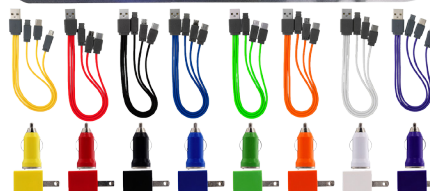

NEW

as low as
\$4.29

CPP-5679 Bob Cubic Car Wall Duo Cable Set

- Black Bob Cubic Travel Pouch (CPP-5572) with zipper
- UL Square USB Wall Charger (CPP-3897); UL Listed; Patented 
- UL USB Car Charger (CPP-3877); UL Listed 
- Colorful duo 3-in-1 cable; Multiple USB adaptor
- Compatible with Apple® 8-pin devices, Micro USB, Type C USB
- Apple® is a registered trademark of Apple, Inc.
- Colors: White, Orange, Red, Green, Blue, Yellow, Black, Purple
- Measures: 6 L x 3 H
- Imprint Area: 2.5 L x 1.75 H
- Imprint Method: Pad Printed on pouch
- Imprint available on additional items, See Terms and Conditions

NEW

as low as
\$8.39

CPP-5715 Full Color Water Resistant Tech Pouch

- Full Color Water Resistant Pouch (CPP-5700) with zipper
- UL USB Car Charger (CPP-3877); UL Listed 
- UL Square USB Wall Charger (CPP-3897); UL Listed; Patented 
- Colorful 3-in-1 charging cable; Multiple USB adaptor; Patented
- Compatible with Apple® 8-pin devices, Micro USB, Type C USB
- Apple® is a registered trademark of Apple, Inc.
- Colors: Black, Blue, Green, Orange, Red, White, Yellow, Purple
- Measures: 8.5 L x 5 H
- Imprint Area: 8.5 L x 5 H
- Imprint Method: Full Color on pouch
- Imprint on additional items available, see Terms & Conditions