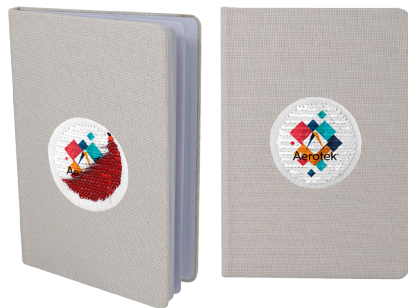

NEW

as low as \$4.89

**CPP-5433
Vibrant Custom Ankle Socks**

- White polyester socks with Black accents
- Showcase your Full Color logo with 360° imprint
- One size fits all
- Colors: Full Color on White
- Measures: 9 L x 4.5 H
- Imprint Area: Full Sock
- Imprint Method: Full Color

NEW

as low as \$5.39

**CPP-5025
Vibrant Sequin Notebook**

- Vibrant Notebook (CPP-5074) with White and colorful sequins
- Brush sequins in opposite direction to change color
- Colors: Silver, Blue, Green, Gold, Red
- Measures: 5.75 L x 8.25 H
- Imprint Area: 2.75 D
- Imprint Method: Full Color