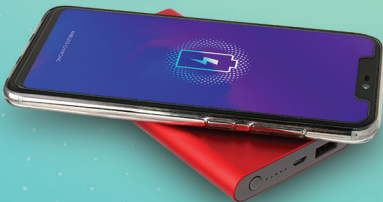

2020 New & Hot Products

NEW

as low as \$3.29

**CPP-5039
Vibrant Sequin Pouch**

- Zippered pouch with White and colorful sequins
- Brush sequins in opposite direction to change color
- Colors: Silver, Blue, Green, Gold, Red
- Measures: 8 L x 4.25 H
- Imprint Area: 4 L x 2.25 H
- Imprint Method: Full Color