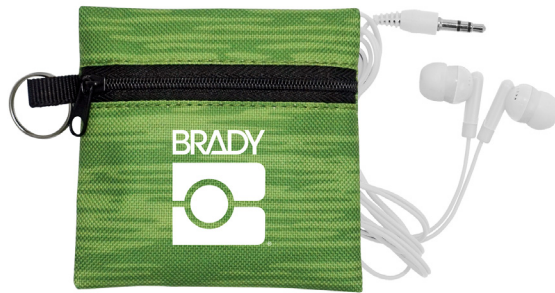

CPP-4718 Evolve Ear Bud Pouch

- Evolve Techie Pouch (CPP-4685) with key ring
- Includes White travel ear buds
- Colors: Blue, Green, Grey, Orange, Red
- Measures: 4 L x 4 H
- Imprint Area: 2 L x 1.25 H
- Imprint Method: Screen Printed on pouch
- Heat Transfer available, see Terms & Conditions

Delivery	150	250	500	750	1000	2500
7-12 Days	2.54	2.49	2.44	2.39	2.29	2.19
3-5 Days	2.84	2.79	2.74	2.69	2.54	
Factory Direct					5000	10000
8-10 Weeks				2.08	1.97	

6(c)

Ear buds included