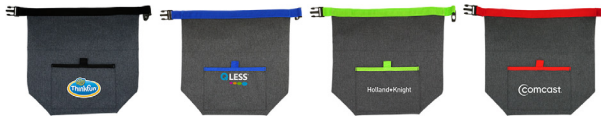

CPP-4708 G Line XL Travel Pouch

- Extra large grey zippered pouch
- Perfect for toiletries or tech accessories
- Colors: Black, Blue, Green, Orange, Red
- Measures: 6.75 L x 3.25 H x 3 W
- Imprint Area: 4 L x 1.5 H
- Imprint Method: Screen Printed
- Heat Transfer, Embroidery and Full Color Emblem available, see Terms & Conditions

CPP-4610 G Line Voyager Lunch Bag

- Grey lunch bag with colorful accents
- Roll top down and clip to keep lunch secure
- Front pocket perfect for snacks
- Colors: Black, Blue, Green, Orange, Red
- Measures: 13.5 L x 13 H x 6W
- Imprint Area: 5.5 L x 3 H
- Imprint Method: Screen Printed on pocket
- Heat Transfer and Embroidery available, see Terms & Conditions